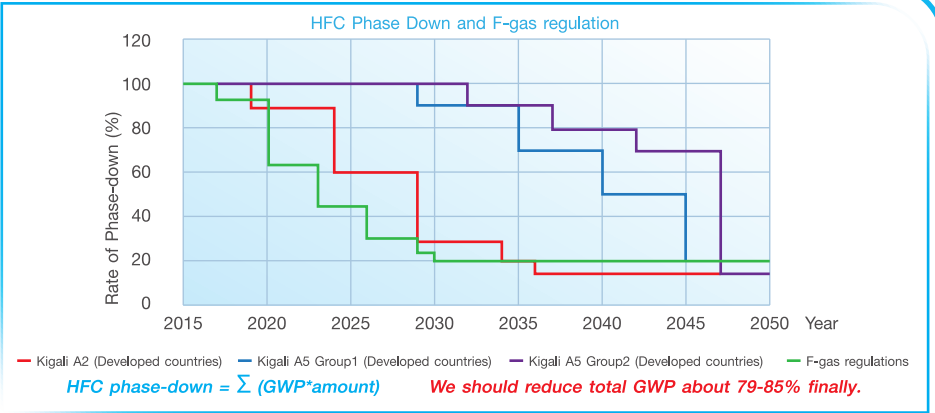

DAIKIN POLICY

ENVIRONMENTAL

- GWP should be decreased and cylinders should be refillable.
- DAIKIN refillable cylinders can control the emissions of F-gas.

REGULATIONS

Regulations of HFC phase-down

HIGHER QUALITY R32 Specification