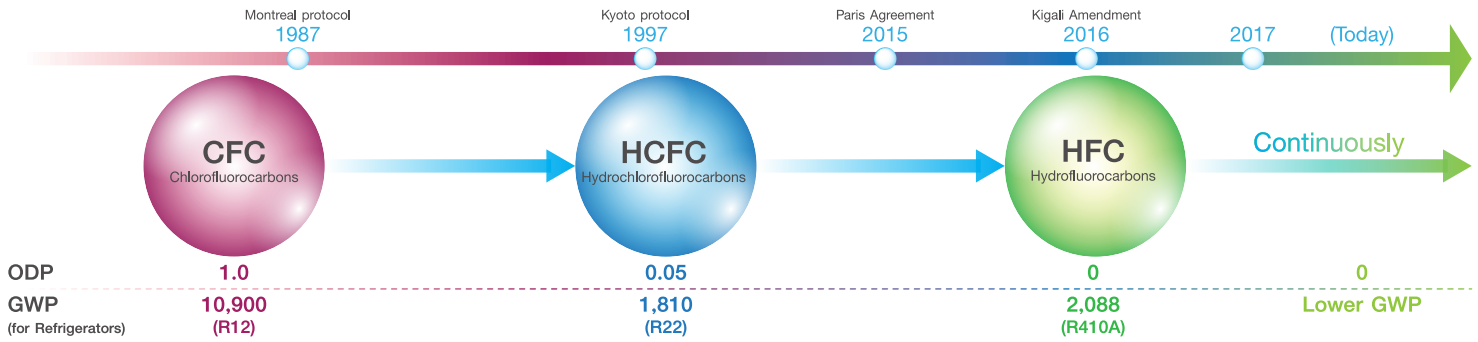

DAIKIN POLICY

ENVIRONMENTAL

- GWP should be decreased and cylinders should be refillable.
- DAIKIN refillable cylinders can control the emissions of F-gas.

REGULATIONS

Regulations of HFC phase-down

HIGHER QUALITY R32 Specification